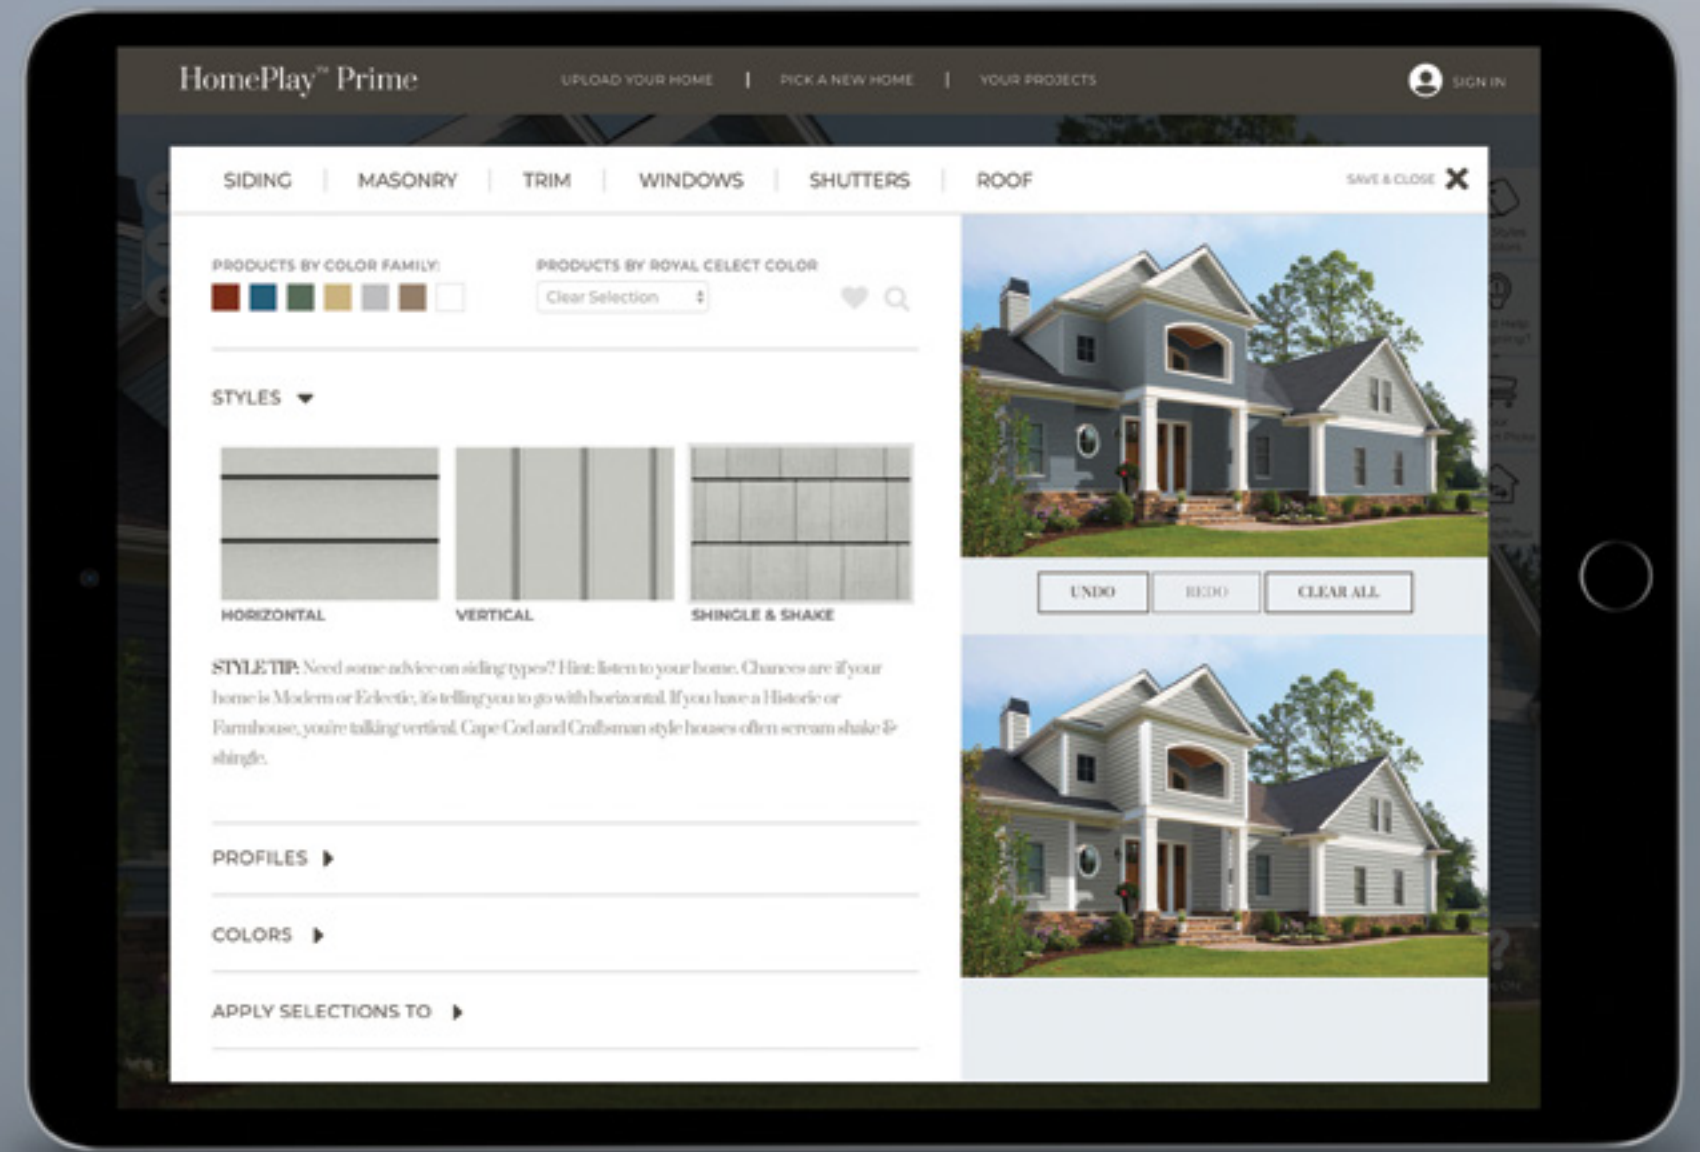

Design Tools and Inspiration

HomePlay™ Prime

Create your home exterior masterpiece before the first Celect® Siding panel is chosen. HomePlay Prime makes it easy to create and re-create—helping you mix and match the exterior siding colors and looks that speak to you. Visit [HomePlayPrime.com](https://www.homeplayprime.com).

LiveAbode™

Home is how we express the most important part of our lives.

So to help you make the most of your investment, and realize any creative statement you wish to make, we created LiveAbode. It's an online design magazine that will fuel you all year long with ideas, tips and inspiration. Visit [LiveAbode.com](https://www.liveabode.com).