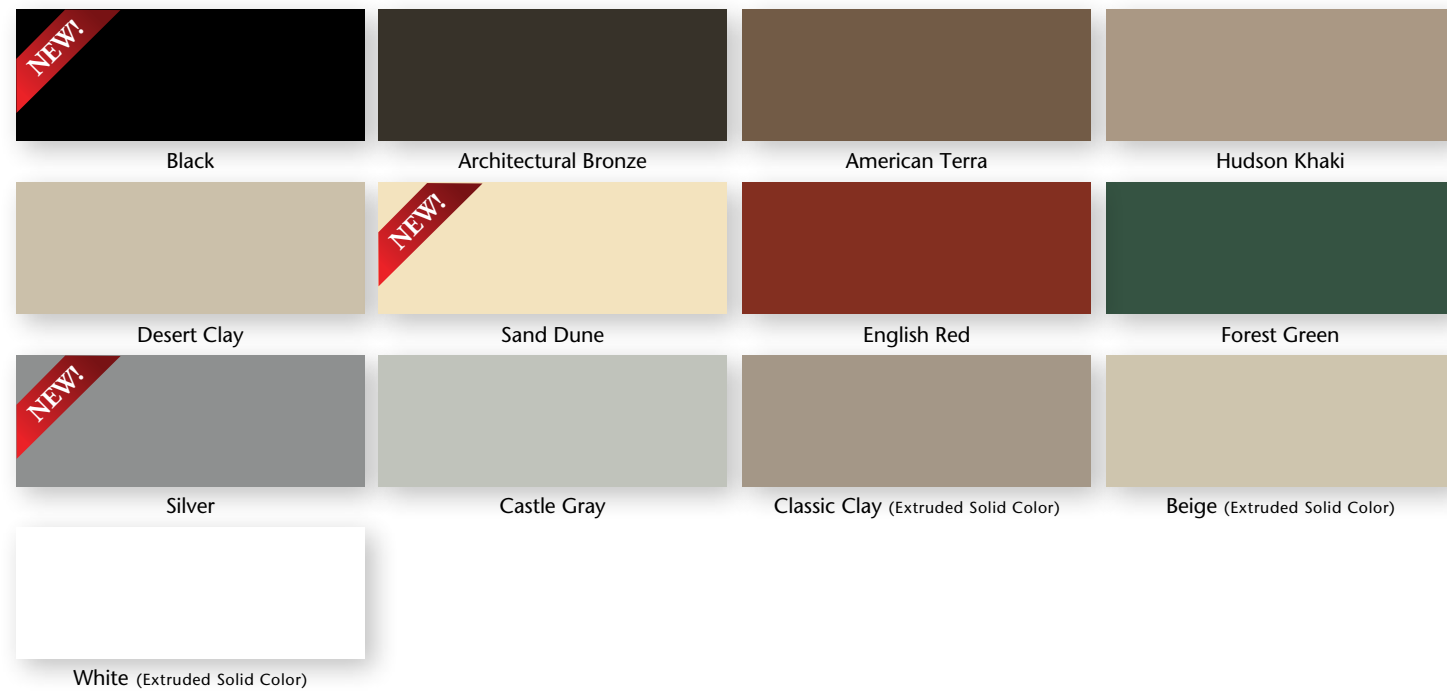

### FRENCH PATIO DOOR HANDLES

Contemporary, Classic and French-style exterior patio door handles are available in white, beige, classic clay and black.

FRENCH-STYLE PATIO DOOR

# FrameWorks® Color Collection

## EXTERIOR COLORS

## INTERIOR COLORS

<sup>††</sup>White woodgrain is available with a Beige or Classic Clay base only. White, Beige and Classic Clay windows will have matching interior hardware. Windows ordered with a Light Oak, Dark Oak or Rich Maple interior will receive Pontiac Gold hardware. Windows ordered with a Cherry or Foxwood interior will receive Brown hardware.