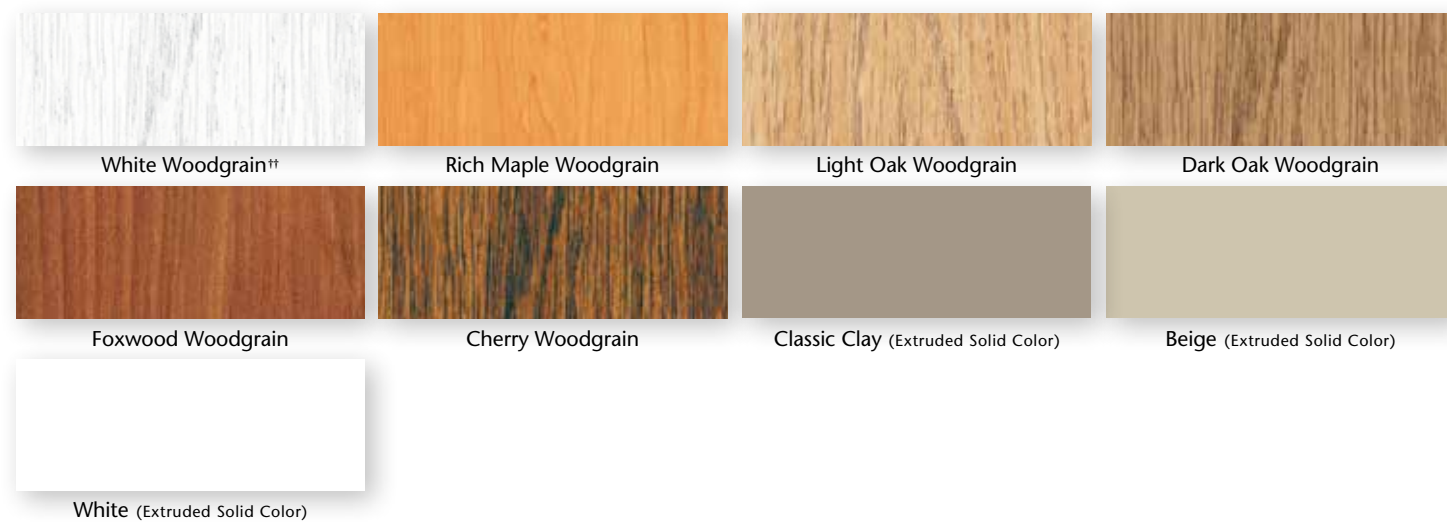

INTERIOR COLORS