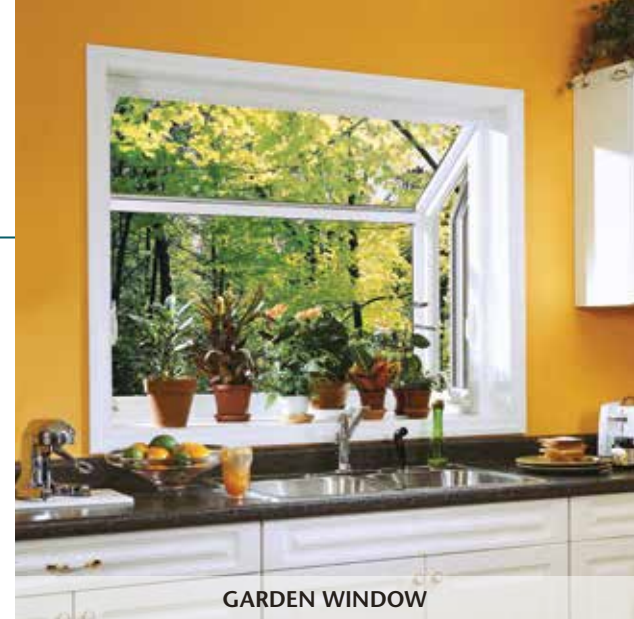

Bay, Bow & Garden Windows

BRING OUT THE CHARACTER.

A striking focal point, a cozy reading nook, a bright display of herbs and flowers – anything is possible with bay, bow and garden windows. Each of these windows can transform your room from basic to beautiful.