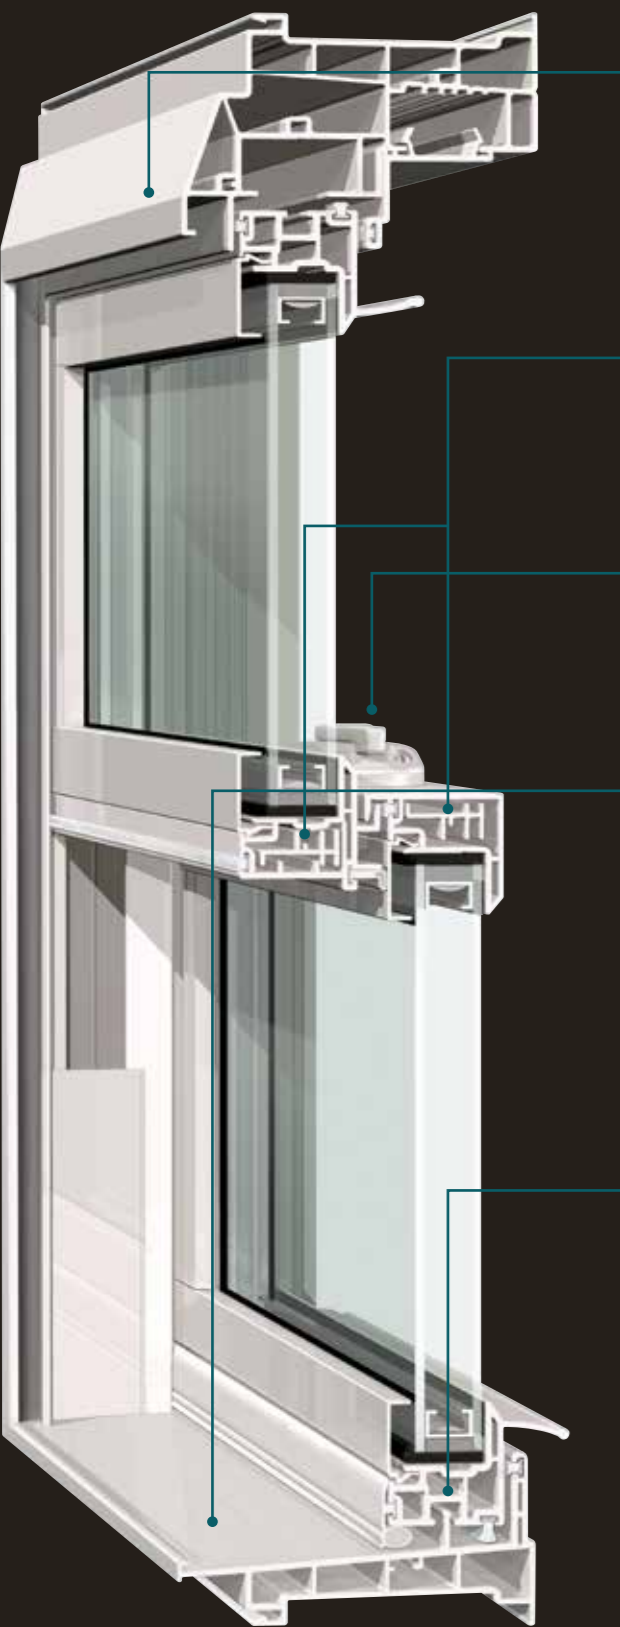

The beauty of our EdgeForce narrowline frame and sashes is subtle and substantial at the same time. The sleek design is visually clean and contemporary, with a larger glass area for exceptional daylighting and outside viewing. And beneath the elegance? Internal chambers are meticulously engineered for structural integrity and enhanced energy efficiency.

CoreFX is a structural component that never quits. This innovative composite reinforcement allows for secure mounting of hardware and the non-conductive material also reduces the transfer of energy for superior thermal performance.¹

Stylish and strong, this low-profile secure locking hardware features an indicator that tells you if your windows are left unlocked. But the true beauty of Defense-Tek is its end-of-throw cam shift locking action, expertly constructed for increased protection.

Forecaster elevates both the appearance and performance of Mezzo Windows with its smooth, uniform design. The true sloped sill is expertly crafted to provide a highly efficient drainage system that promotes water runoff without the use of weep holes.²

The benefits distinction here is three-fold: protection from air and water infiltration, increased structural stability and enhanced beauty. The integrated telescoping sill dam effortlessly blends strength with style.

When extreme wind and weather hit your home, Gatekeeper stands strong. Traditional sloped sill designs can allow the sash to bow during powerful winds, but with Gatekeeper interlocking sash-to-sill technology, the sash is channeled firmly into the window frame for a unified wall of strength. Combined with three layers of weatherstripping, Gatekeeper delivers unmatched protection, as well as peace of mind.

Improved form and functionality is the focus of our Ocular screen bulb seal. The compression bulb aids in the installation and removal of the extruded aluminum screen. The snug fit also eliminates light penetration between the screen and frame and helps block insect access.³

For enhanced appearance and ease of installation, two additional frame options also are available.⁴ Further optimize the energy efficiency of Mezzo Windows with a triple-pane insulated glass option.

² For larger size windows or to meet specific DP/PG ratings, optional weeps/performance package must be ordered.

³ Available only with the full screen option.

⁴ Not all nail fin options are available in all woodgrains. See your Alside Representative for more details.