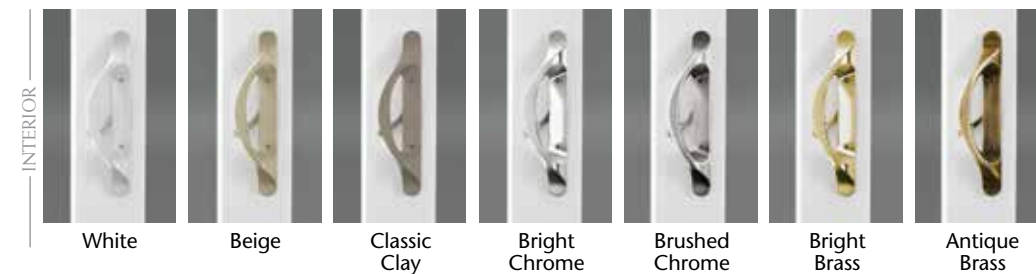

CONTEMPORARY-STYLE PATIO DOOR

CLASSIC-STYLE PATIO DOOR

A naturally  
**beautiful**  
point of view.

**Opposite page upper left:** The Contemporary-style patio door features 3" symmetrical sash rails for a sleek, clean-line design. **Opposite page upper right:** The Classic-style door conveys traditional beauty with generous 5" sash rails. **Opposite page bottom:** The 5" top rail, 7" bottom rail and 3" side rails of our French-style door combines French door charm with floor space-saving functionality.

### CONTEMPORARY AND CLASSIC PATIO DOOR HANDLES