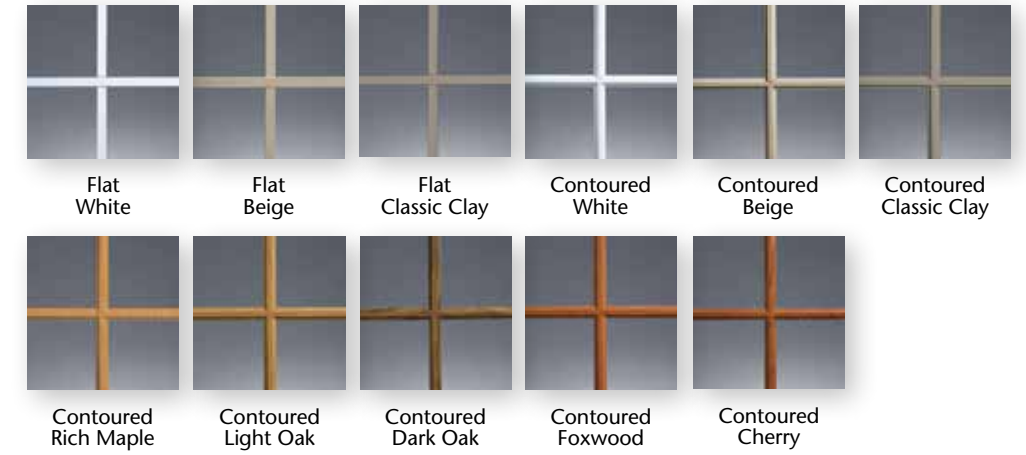

FrameWorks® Color Collection

EXCEPTIONAL STYLE FOR EVERY HOME.

Beauty and vision, performance and strength – it all comes together in Mezzo’s exciting collection of styles, colors and custom accents. Our FrameWorks exterior colors feature a cutting-edge polyurethane coating technology with heat-reflective pigments for a remarkably strong and fade-resistant finish. Interior woodgrain laminates are performance-engineered for superb durability that maintains its attractive appearance over the life of the product.

EXTERIOR COLORS

INTERIOR COLORS

^{††}White woodgrain is available with a Beige or Classic Clay base only. White, Beige and Classic Clay windows will have matching interior hardware. Windows ordered with a Light Oak, Dark Oak or Rich Maple interior will receive Pontiac Gold hardware. Windows ordered with a Cherry or Foxwood interior will receive Brown hardware.

Design Options

GRID OPTIONS

Decorative grids lend an added measure of style and dimension to your windows. All grids are enclosed within the insulated glass unit for easy cleaning. First, select a grid pattern from one of our four styles, and then choose a grid profile to achieve your ideal finished look.

Flat Grids – available in Colonial, Diamond, Prairie and Double Prairie patterns.

Contoured Grids – available in Colonial, Prairie and Double Prairie patterns.

V-GROOVED CUT GLASS

Mezzo Windows and Alside Patio Doors also feature a selection of V-grooved cut glass patterns – the perfect way to add a touch of elegance without obstructing the view.

PATTERNS

PROFILES

Choose a bold FrameWorks exterior color, such as English Red, to create striking beauty with custom appeal.